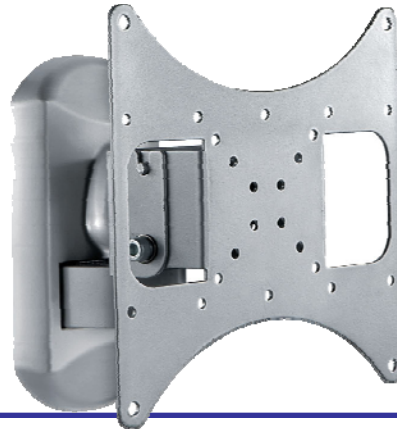

PRODUCT SPECIFICATION

EALCDWM2P: Silver EALCDWM2PB: Black LCD Wall Mount

Key Features

LCD Wall Mount
2 Pivot Points
Max Load: 80lbs
Great for small area wall mount application

Specifications

Pivot Points	2
Max Load	80lbs
Max Support Size	37" LCD
Vesa Mounting	50X50.75X75 & 100X100.100X200.200X200mm
Adjustable Tilt Upwards	5°
Adjustable Tilt Downwards	20°
Swivel Left & Right	Adjustable
Colors	Silver or Black
Shipping Weight	7Lbs