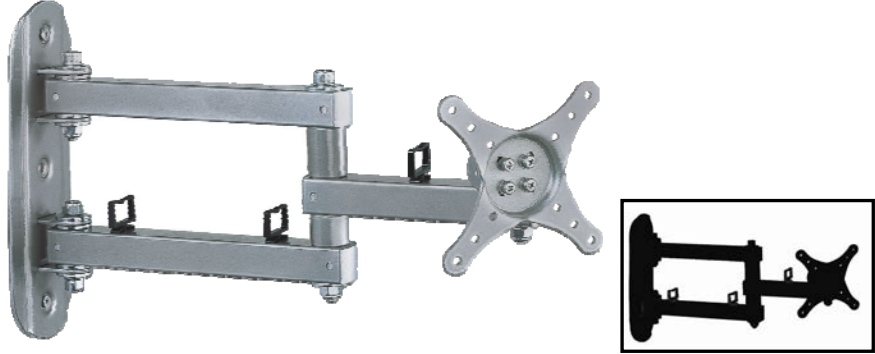

## EALCDWM4P: Silver EALCDWM4PB: Black LCD Wall Mount

### Key Features

LCD Wall Mount  
Double Arm  
4 Pivot Points  
Max Load: 50lbs  
Great for LCD mount to clear  
desktop

### Specifications

Pivot Points	4
Max Load	50lbs
Max Support Size	32" LCD
Vesa Mounting	50X50.75X75mm, 100X100 & 100X200mm
Adjustable Tilt Upwards	30°
Adjustable Tilt Downwards	30°
Swivel Left & Right	Adjustable
Colors	Silver or Black
Shipping Weight	6Lbs