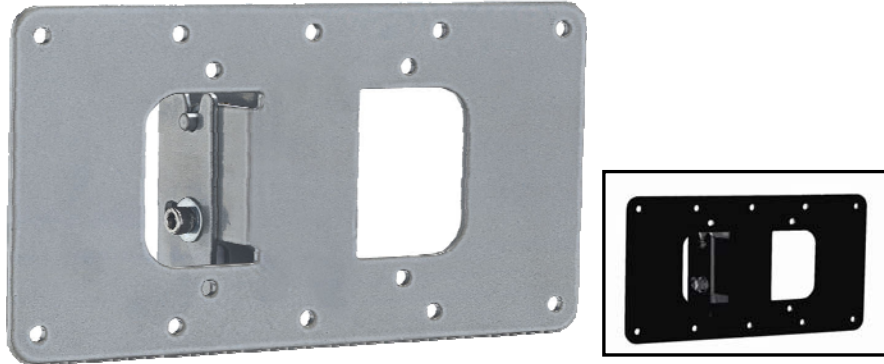

PRODUCT SPECIFICATION

EALCDWM1P: Silver
EALCDWM1PB: Black
LCD Wall Mount

Key Features

LCD Wall Mount
1 Pivot Point
Max Load: 50lbs
Ideal for Plasma or LCD
wall mount

Specifications

Pivot Points	1
Max Load	50lbs
Max Support Size	32" LCD
Vesa Mounting	75.100 & 200mm
Adjustable Tilt Upwards	5°
Adjustable Tilt Downwards	20°
Colors	Silver or Black
Shipping Weight	3Lbs