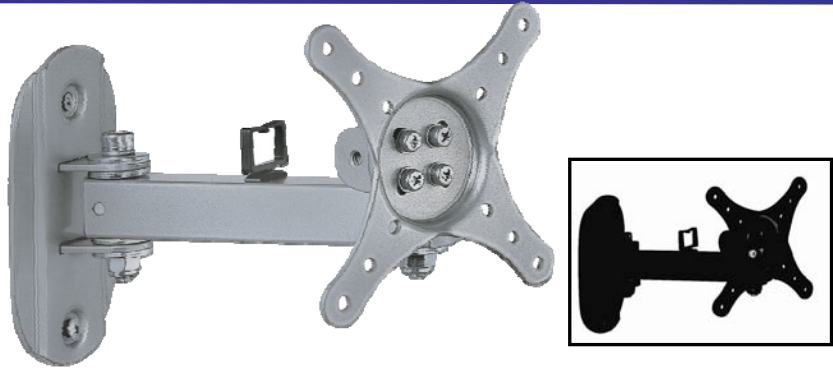

PRODUCT SPECIFICATION

EALCDWM3P: Silver EALCDWM3PB: Black LCD Wall Mount

Key Features

LCD Wall Mount
3 Pivot Points
Max Load: 50lbs
Great for wall mount applications

Specifications

Pivot Points	3
Max Load	50lbs
Max Support Size	32" LCD
Vesa Mounting	50X50, 75X75, 100X100 & 100X200mm
Adjustable Tilt Upwards	30°
Adjustable Tilt Downwards	30°
Swivel Left & Right	Adjustable
Colors	Silver or Black
Shipping Weight	3Lbs