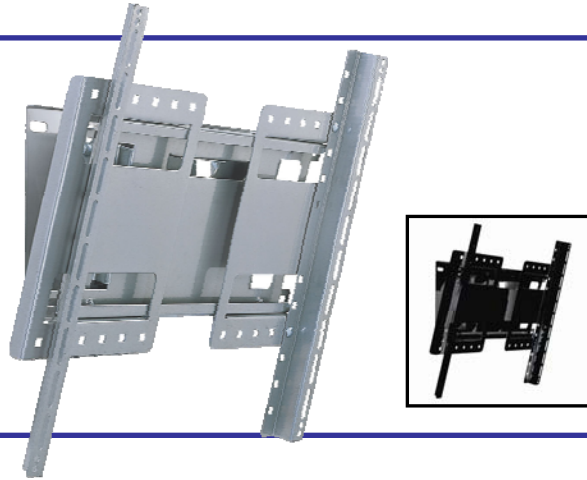

EAPLWM1P: Silver
EAPLWM1PB: Black
Plasma Wall Mount

Key Features

- Plasma Wall Mount
- 1 Pivot Point
- Max Load: 165lbs
- Low Profile Allows T.V. to be Mounted Just 4" from Wall

Specifications

Pivot Points	1
Max Load	165lbs
Max Support Size	T.V. Size 26"-63"
Adjustable Tilt	Up to 20°
Min Space from Wall	4"
Colors	Silver or Black
Shipping Weight	30Lbs