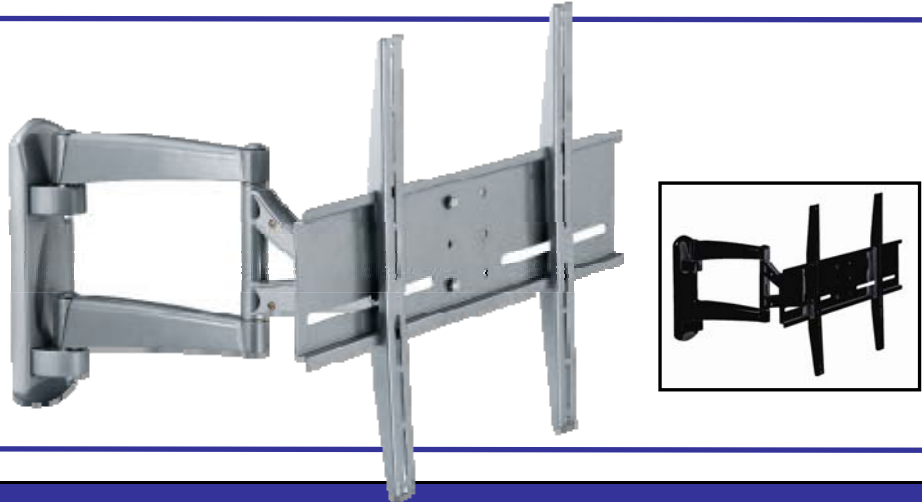

PRODUCT SPECIFICATION

EAPLWMAA: Silver
EAPLWMAAB: Black
Articulating Wall Mount

Key Features

Plasma Ceiling Mount
Articulating Arm
Max Load: 100lbs
Outstanding wall mount application with mobility

Specifications

Arm Type	Articulating
Max Load	100lbs
Max Support Size	Up to 74cm
Adjustable Tilt	Up to 20°
Min Space from Wall	4"
Colors	Silver or Black
Shipping Weight	24Lbs