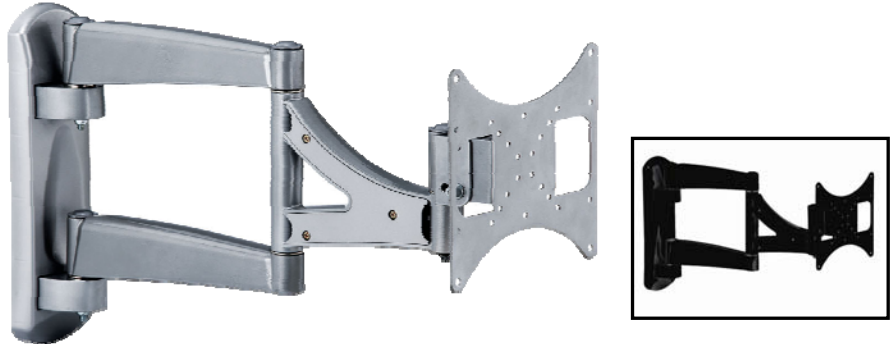

PRODUCT SPECIFICATION

WALCDWMAA: Silver WALCDWMAAB: Black

LCD Wall Mount

Key Features

LCD Wall Mount
Articulating Arm
Max Load: 80lbs
Outstanding Plasma and LCD
wall mount application

Specifications

Arm Type	Articulating
Max Load	80lbs
Max Support Size	37" LCD
Vesa Mounting	50X50.75X75 & 100X100.100X200.200X200mm
Adjustable Tilt Upwards	5°
Adjustable Tilt Downwards	20°
Swivel Left & Right	Adjustable
Colors	Silver or Black
Shipping Weight	16Lbs