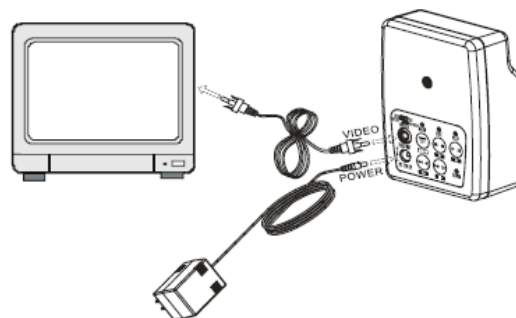

Key Features

- Built-in Motion Detection
- 4GB of Storage
- RCA Video Out for Easy Connection to TV
- Search Playback by Date and Time

Specifications

Image Sensor	1/4" Color CMOS Sensor
Furnished Lens	Cone Lens - f3.7mm / F2.0
Effective Picture Elements	VGA 640 (H) x 480 (V)
S/N Ratio	46dB
Auto Electronic Shutter	1/60s~1/15,000s
Auto Gain Control	Yes
Auto White Balance	Yes
Video Output Port	RCA jack, 1 Vp-p / 75 Ohms
Recording Resolution	VGA (640x480) / QVGA (320X240)
Recording Mode	Continous / Motion Detection
Recording Intervals	10/5/3/2/1sec, 1/2/4/6/8FPS Max
Storage Capacity	Built-In 4GB Flash Memory (non-removable)
Memory	Full Selectable Function: Full Stop/Overwrite
Playback Mode	Forward/Rewind: x1/x2/x4/x8/x16, Pause, Stop
Search	Playback Date and Time
Motion Detection	Full Screen/Adjustable Detect Sensitivity rate 1~99
On Screen Display	Mode/Date/Time/Status/Setup Menu
Power Supply	DC12V±%10/170mA or 4 AA Batteries (not included)

Power Supply and Wall Mount Included

Connects easily to TV/Monitor via RCA output.