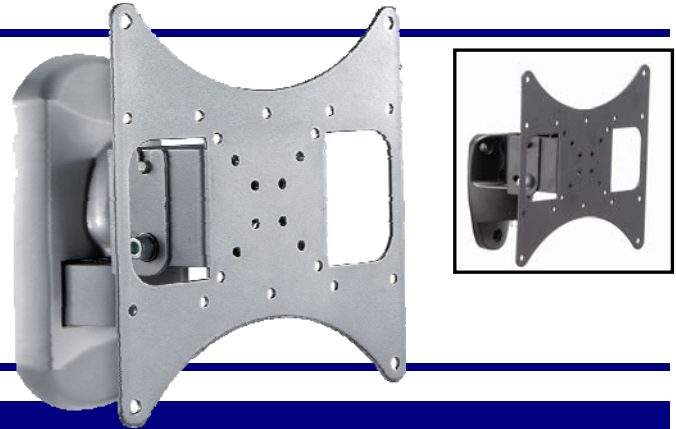

PRODUCT SPECIFICATION

EALCDLWM2P: Silver

EALCDLWM2PB: Black

Low Profile Heavy Duty LCD Wall Mount

Key Features

- Low Profile Heavy Duty LCD Wall Mount
- 2 Pivot Points
- Max Load: 80lbs
- Max Screen Size: 37"
- Great for small area wall mount application

Specifications

Pivot Points	2
Max Load	80lbs
Max Support Size	37" LCD
Vesa Mounting	50X50.75X75 & 100X100.100X200.200X200mm
Tilt	$\pm 5^\circ$ Up & $\pm 20^\circ$ Down
Swivel	$\pm 53^\circ$
Colors	Silver or Black
Shipping Weight	7Lbs